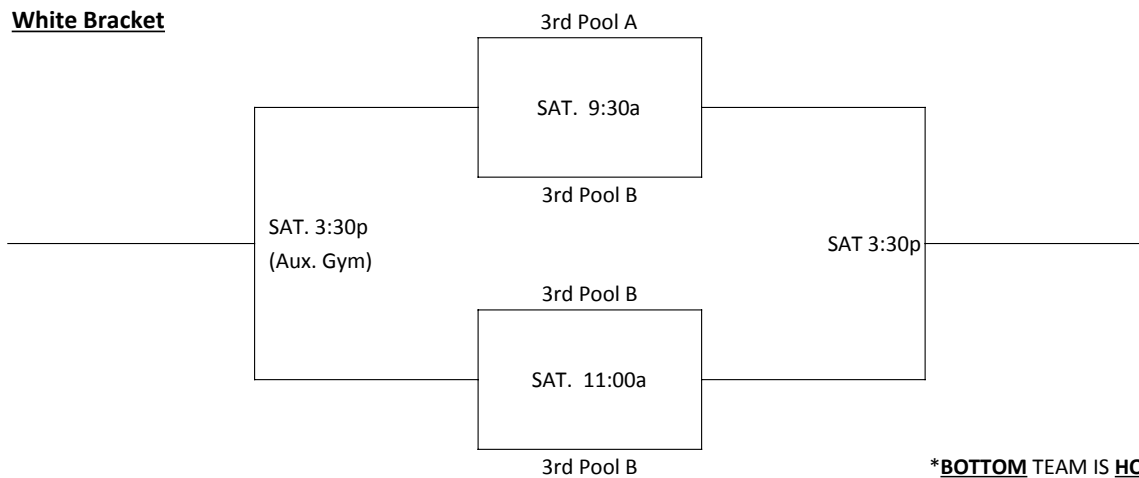

CATCLAW CLASSIC TOURNAMENT

December 7th-9th, 2017

Purple Bracket

Gold Bracket

White Bracket

***BOTTOM** TEAM IS **HOME** AND WEARS **WHITE**