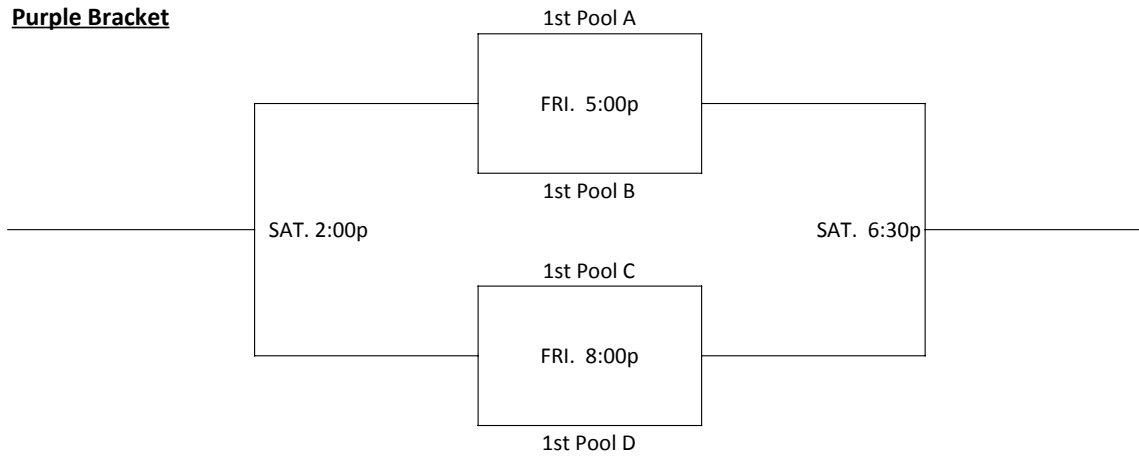

CATCLAW CLASSIC TOURNAMENT

December 7th-9th, 2017

Purple Bracket

Gold Bracket

White Bracket

***BOTTOM** TEAM IS **HOME** AND WEARS **WHITE**