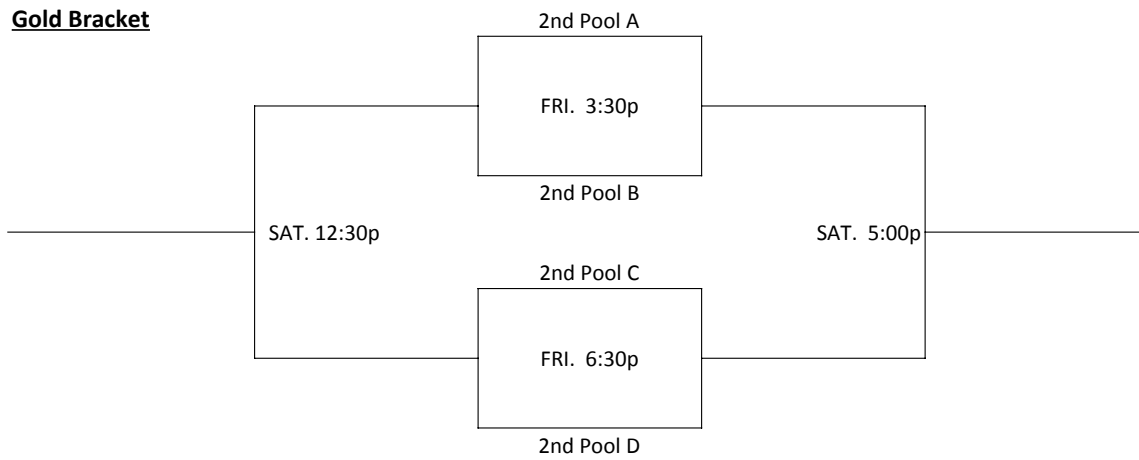

CATCLAW CLASSIC TOURNAMENT

December 7th-9th, 2017

Purple Bracket

Gold Bracket

White Bracket

***BOTTOM** TEAM IS **HOME** AND WEARS **WHITE**